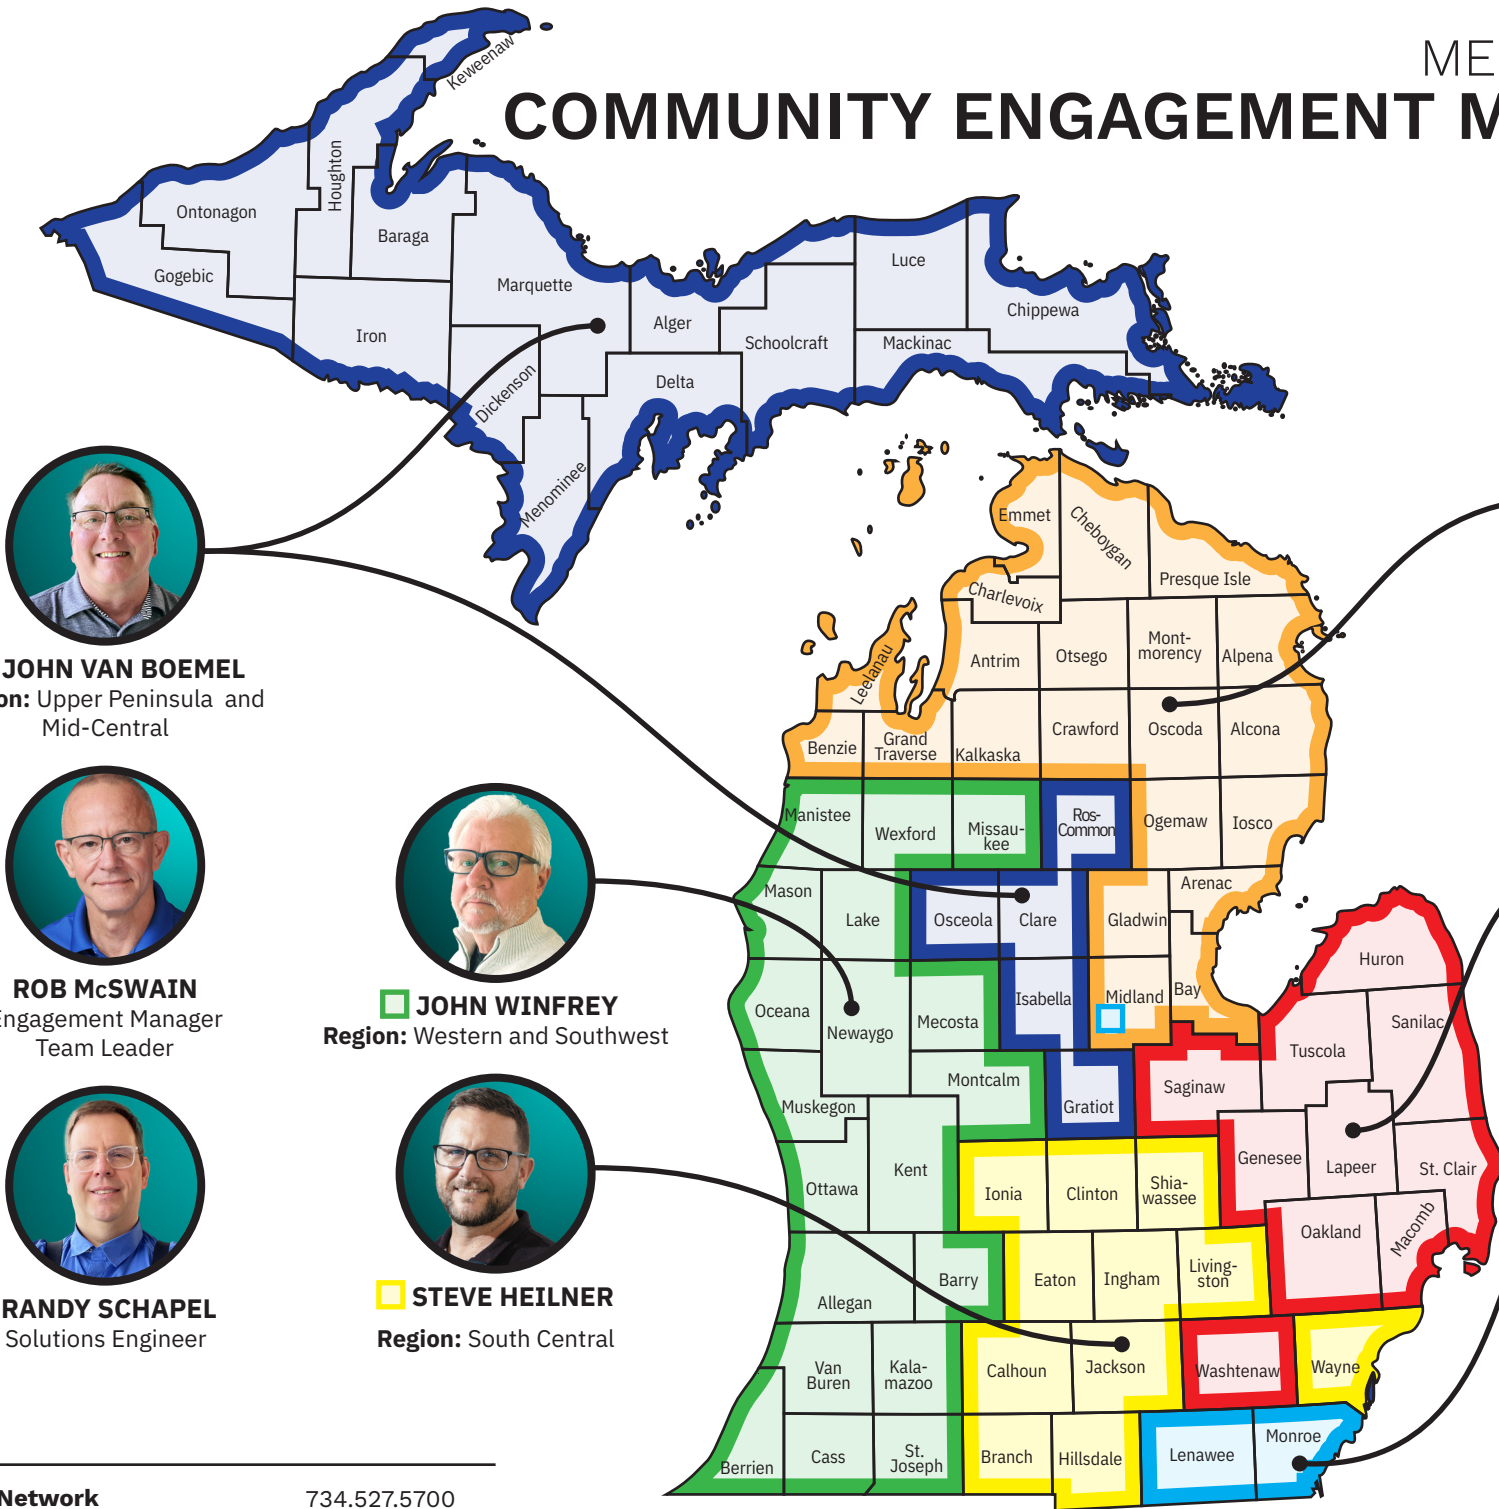

MERIT NETWORK COMMUNITY ENGAGEMENT MANAGERS

JOHN VAN BOEMEL
Region: Upper Peninsula and Mid-Central

ROB McSWAIN
Engagement Manager
Team Leader

RANDY SCHAPPEL
Solutions Engineer

JOHN WINFREY
Region: Western and Southwest

STEVE HEILNER
Region: South Central

**NEW ENGAGEMENT
MANAGER COMING SOON**
Region: Northern and Mid-East

WILL LUCHIN
Region: Southeast

KENNETH TRUMBULL
National and Community
Engagement Manager