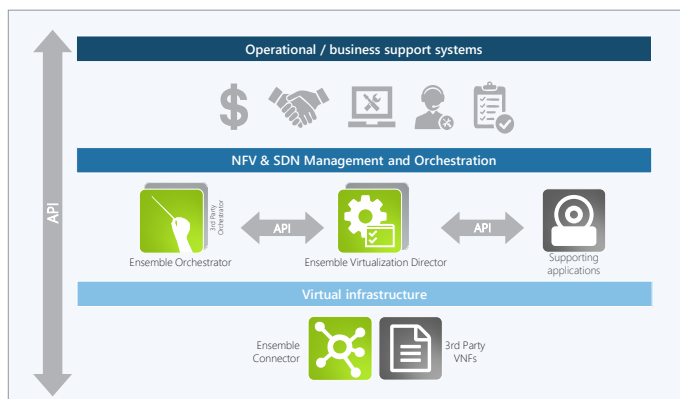

Ensemble cloud suite

Network virtualization simplified

Communication service providers (CSPs) are looking for ways to be more competitive and agile, while also reducing CapEx and OpEx. Network functions virtualization (NFV) enables CSPs to deliver new revenue opportunities by accelerating the innovation cycle and reducing the time and cost of deploying new services in a multi-vendor environment.

NFV is transforming how communication services are developed and managed. But, while the benefits of NFV are clear, NFV also introduces operational complexity. To address this complexity, our Ensemble portfolio delivers a truly open network virtualization suite providing powerful orchestration, virtual hosting, management and automation tools. Ensemble offers a flexible, multi-vendor solution and an industry-leading ecosystem of partners that delivers a wide variety of popular network virtualization use cases. With Ensemble, CSPs are now able to deliver a new generation of on-demand, application-aware services.

Your benefits

- ✔ **Real-world deployments**
 Ensemble is a virtualization suite with numerous awards and successful customer deployments
- ✔ **Truly open architecture**
 Embraces the open principles of SDN and NFV to deploy functions at the metro service edge, in the data center and in the cloud
- ✔ **Ultimate flexibility**
 Enables CSPs to replace closed appliances with software hosted anywhere in the network on any open hardware
- ✔ **High-performance virtualization**
 Delivers multi-Gbit/s performance on low-cost servers while maintaining low latency and jitter
- ✔ **Comprehensive support for zero touch provisioning (ZTP)**
 Versatile framework that covers end-to-end aspects of ZTP for NFV service activation
- ✔ **On-demand service delivery**
 CSPs can increase capacity or add new capabilities in real time without investing in infrastructure or dispatching technicians