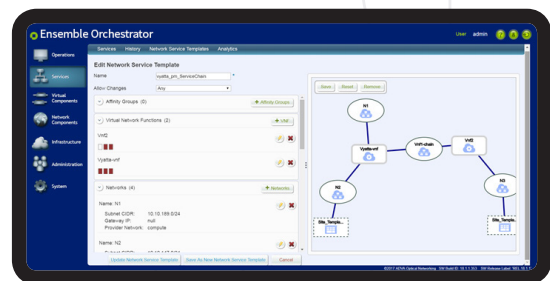

Ensemble cloud suite

Network virtualization simplified

Communication service providers (CSPs) are looking for ways to be more competitive and agile, while also reducing CapEx and OpEx. Network functions virtualization (NFV) enables CSPs to deliver new revenue opportunities by accelerating the innovation cycle and reducing the time and cost of deploying new services in a multi-vendor environment.

NFV is transforming how communication services are developed and managed. But, while the benefits of NFV are clear, NFV also introduces operational complexity. To address this complexity, our Ensemble portfolio delivers a truly open network virtualization suite providing powerful orchestration, virtual hosting, management and automation tools. Ensemble offers a flexible, multi-vendor solution and an industry-leading ecosystem of partners that delivers a wide variety of popular network virtualization use cases. With Ensemble, CSPs are now able to deliver a new generation of on-demand, application-aware services.

Ensemble overview

 <p>Ensemble Connector</p>	<ul style="list-style-type: none"> • High-performance virtual hosting and virtual networking platform • Enables support for hosting multi-vendor virtual network functions (VNFs) • Rich set of operational features, including ZTP • Support for a wide range of third-party COTS and ADVA hardware platforms • Software-based encryption and secure NFVI for layered protection
 <p>Ensemble Orchestrator</p>	<ul style="list-style-type: none"> • Powerful ETSI MANO-compliant NFV orchestration solution • Provides a single point of entry for end-to-end VNF and network service lifecycle management • Scalable platform with full VNF lifecycle management
 <p>Ensemble Virtualization Director</p>	<ul style="list-style-type: none"> • Advanced network management solution that can support automated deployment and management of NFV-based services • ZTP for uCPE and SD-WAN • NFV dashboard for performance and fault management