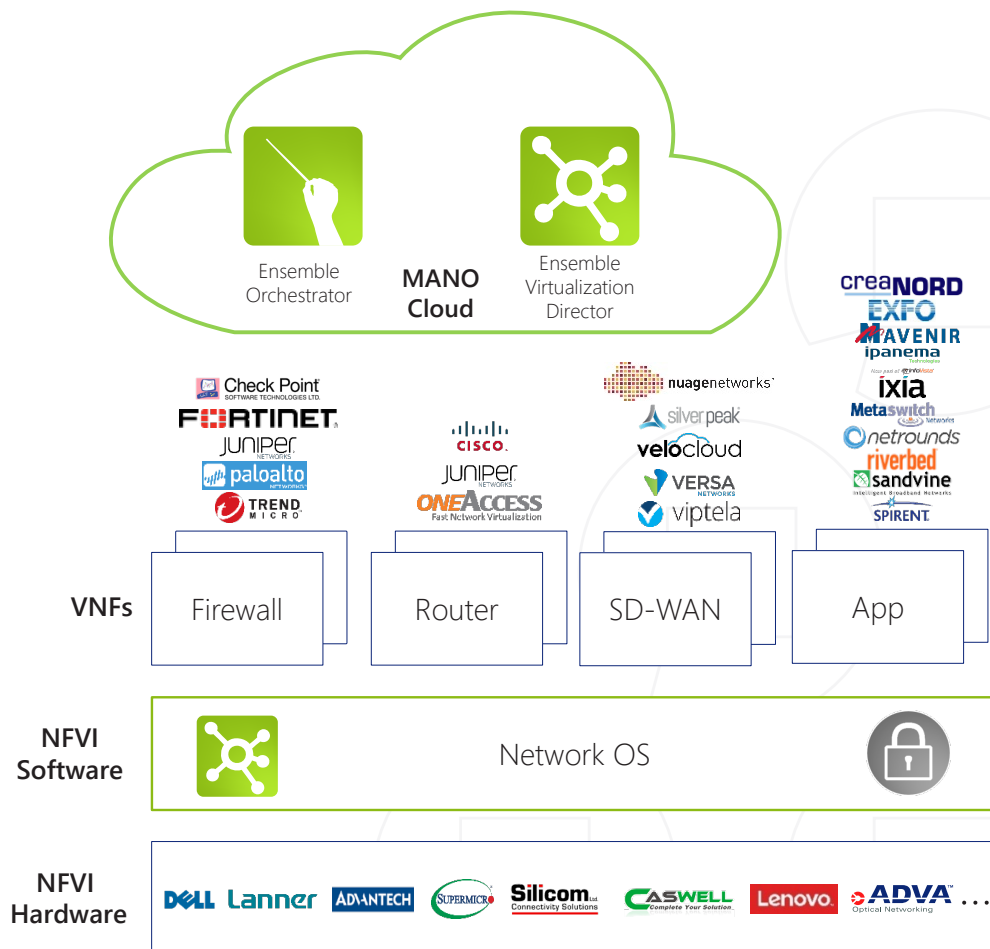

Ensemble overview

Ensemble Connector	• High-performance virtual hosting and virtual networking platform • Enables support for hosting multi-vendor virtual network functions (VNFs) • Rich set of operational features, including ZTP • Support for a wide range of third-party COTS and ADVA hardware platforms • Software-based encryption and secure NFVI for layered protection
Ensemble Orchestrator	• Powerful ETSI MANO-compliant NFV orchestration solution • Provides a single point of entry for end-to-end VNF and network service lifecycle management • Scalable platform with full VNF lifecycle management
Ensemble Virtualization Director	• Advanced network management solution that can support automated deployment and management of NFV-based services • ZTP for uCPE and SD-WAN • NFV dashboard for performance and fault management

For more information please visit us at www.adva.com
© 08 / 2019 ADVA Optical Networking. All rights reserved.

Product specifications are subject to change without notice or obligation.