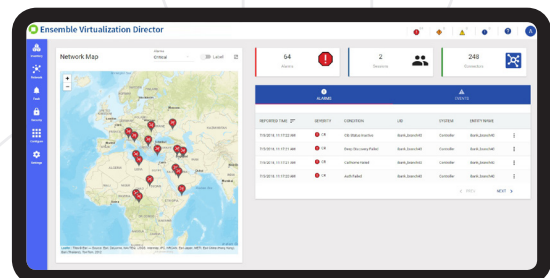

Ensemble cloud suite

Network virtualization simplified

Communication service providers (CSPs) are looking for ways to be more competitive and agile, while also reducing CapEx and OpEx. Network functions virtualization (NFV) enables CSPs to deliver new revenue opportunities by accelerating the innovation cycle and reducing the time and cost of deploying new services in a multi-vendor environment.

NFV is transforming how communication services are developed and managed. But, while the benefits of NFV are clear, NFV also introduces operational complexity. To address this complexity, our Ensemble portfolio delivers a truly open network virtualization suite providing powerful orchestration, virtual hosting, management and automation tools. Ensemble offers a flexible, multi-vendor solution and an industry-leading ecosystem of partners that delivers a wide variety of popular network virtualization use cases. With Ensemble, CSPs are now able to deliver a new generation of on-demand, application-aware services.

Ensemble overview

 <p>Ensemble Connector</p>	<ul style="list-style-type: none"> • High-performance virtual hosting and virtual networking platform • Enables support for hosting multi-vendor virtual network functions (VNFs) • Rich set of operational features, including ZTP • Support for a wide range of third-party COTS and ADVA hardware platforms • Software-based encryption and secure NFVI for layered protection
 <p>Ensemble Orchestrator</p>	<ul style="list-style-type: none"> • Powerful ETSI MANO-compliant NFV orchestration solution • Provides a single point of entry for end-to-end VNF and network service lifecycle management • Scalable platform with full VNF lifecycle management
 <p>Ensemble Virtualization Director</p>	<ul style="list-style-type: none"> • Advanced network management solution that can support automated deployment and management of NFV-based services • ZTP for uCPE and SD-WAN • NFV dashboard for performance and fault management