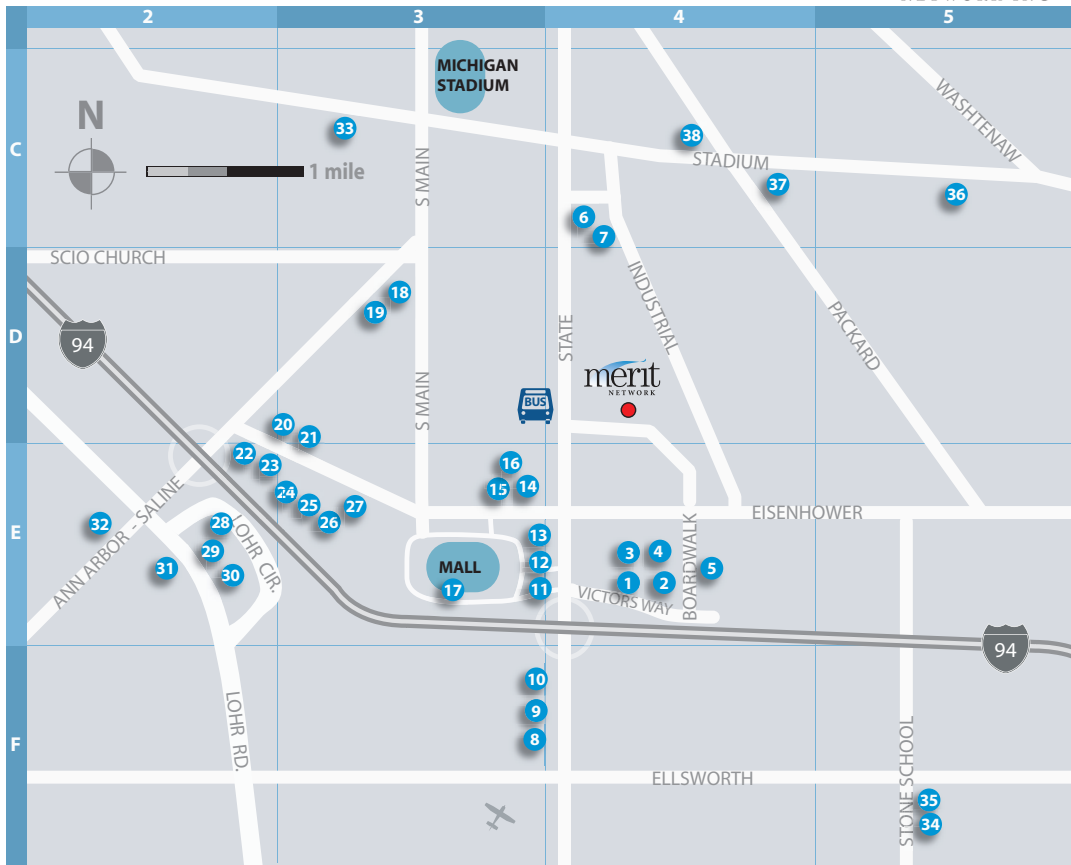

Area Restaurants

Eating establishments near the MITC and Merit Network

Key	Name	Type	Map Coordinates
1	Burger King	Burgers, sandwiches, breakfast	E4
2	Michael's Chophouse (4 Points Sheraton)	Breakfast, buffet, lunch, dinner	E4
3	Damon's Grill	American food	E4
4	Wendy's	Fast food burgers	E4
5	Seoul Kitchen	Korean/Japanese	E4
6	The Produce Station	Fresh fruit, vegetables, and prepared foods	C4
7	CUBS AC Sports Bar (Colonial Lanes)	Pizza and sandwiches	C4
8	Taco Bell	Mexican	F3
9	McDonald's	Fast food	F3
10	Mark's Mid-Town Coney Island	Coney Dogs	F3
11	El Camino Reel	Mexican	E4
12	Red Robin	Burgers, sandwiches, salads, shakes	E4
13	Macaroni Grill	Italian	E4
14	Mediterrano	Italian, Mediterranean	D3
15	Olive Garden	Italian, Mediterranean	D3
16	Max & Erma's	American food	D3
17	California Pizza Kitchen	Pizza	D3
18	Espresso Royale Cafe	Coffee	D3
19	Qdoba Mexican Grill	Mexican	D3
20	Home Town Buffet	American buffet	E3
21	Dibellas	Grinders	D3
22	Applebee's	American food	E2
23	Moe's Southwestern Grille	Mexican	E3
24	Paradise Restaurant	Chinese/Vietnamese	E3
25	Subway	Subs	E3
26	Panera Bread	Breads, sandwiches, salads, soups	E3
27	Bella Italia Pizza & Pasta	Pizza	D3
28	Nick's Pancake House	Breakfast & lunch	E2
29	McDonald's	Fast food	E2
30	TGI Fridays	American food	E2
31	Joe's Crab Shack	Seafood	E2
32	Outback Steakhouse	Steaks, chicken, fish	E2
33	Quizno's Subs	Subs	D3
34	Miss Saigon	Vietnamese	F5
35	Ahmo's Gyros & Deli	Greek, Coney Island, deli	F5
36	Trader Joe's	Eclectic grocery	C5
37	Dairy Queen	Ice Cream Treats (Seasonal)	C4
38	Caribou Coffee	Coffee, Tea, and Smoothies	C4